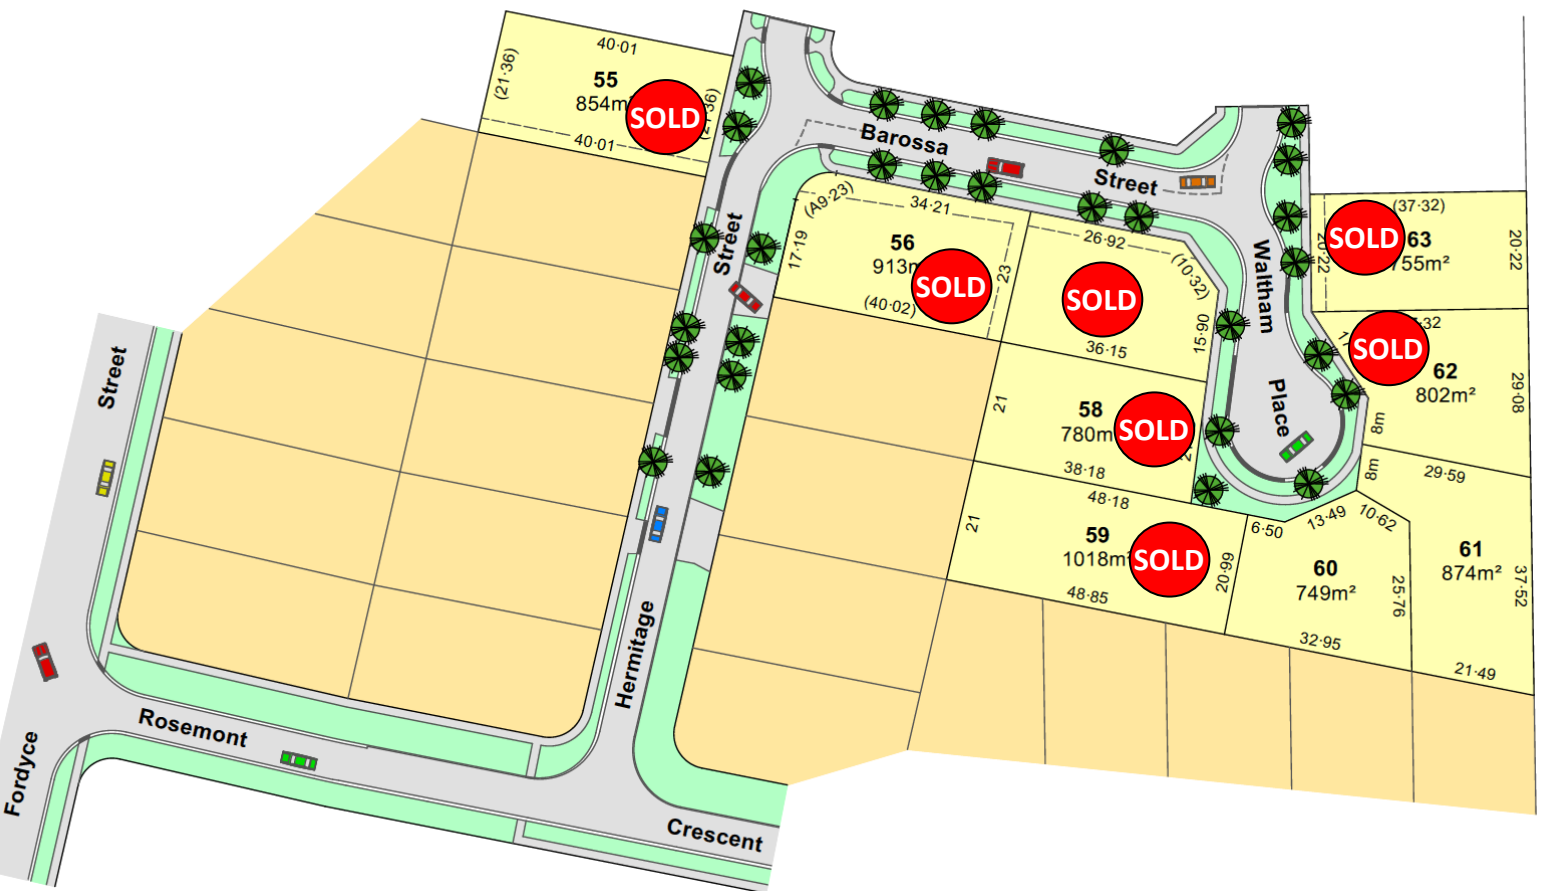

# ROSEMONT PARK ESTATE

- Stage 9 -

*- Popular South Shepparton Location -*

*Now Selling*

*\$138,000 each*

Stage 9 is the latest release in the popular Rosemont Park Estate.  
Construction is now complete with blocks ready to build on.  
Generous sizes and a quiet court location.