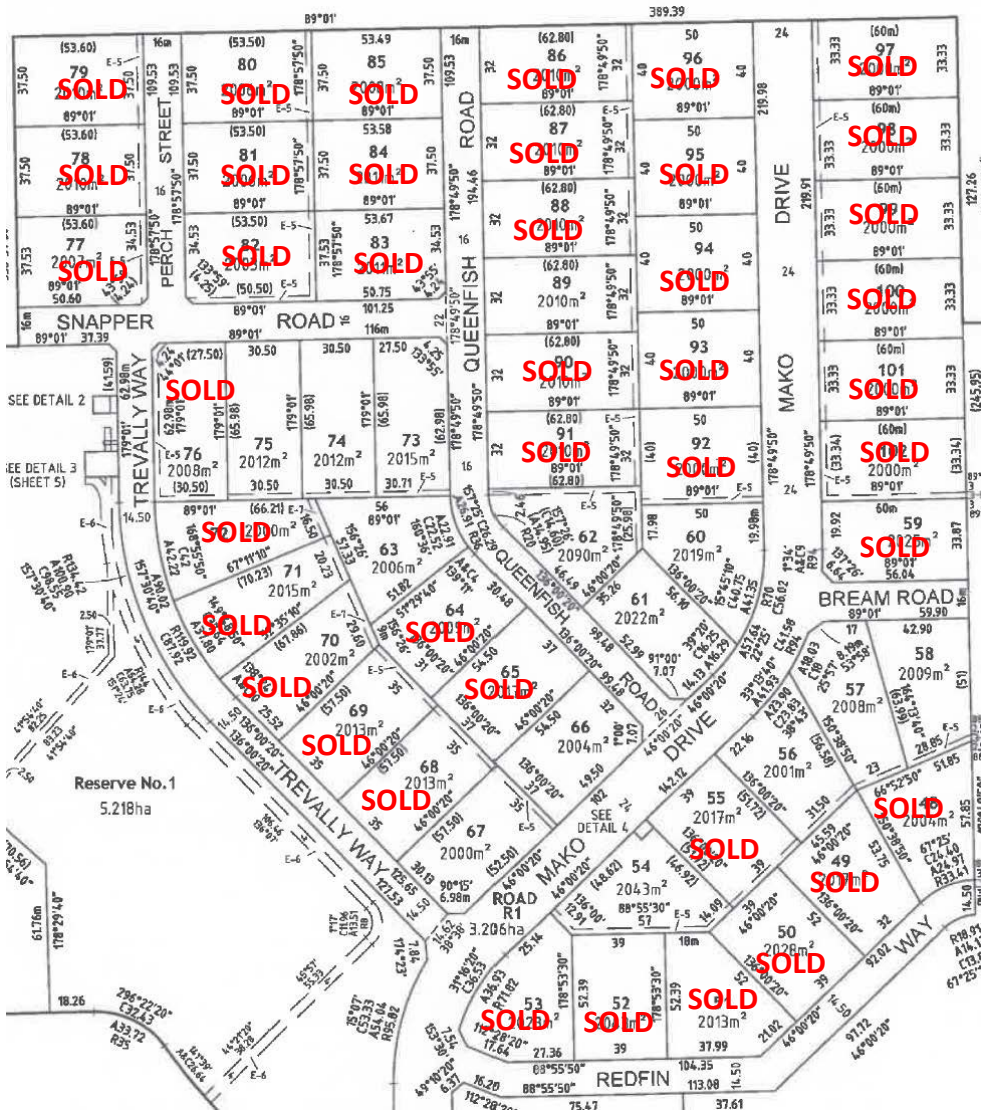

Tatura Waters

STAGE 3 – LARGE 2,000m2 BLOCKS

These highly sought after large, fully serviced residential blocks are positioned off Ferguson Road and are right on the edge of town with full services + a raw water supply!

Contact Glenn Young 0438579993 for further details

LOT	PRICE
54	\$298,500
56	\$298,500
57	\$298,500
58	\$298,500
60	\$298,500
61	\$298,500
62	\$298,500
63	\$298,500
66	\$298,500
67	\$303,500
73	\$298,500
74	\$298,500
75	\$298,500
89	\$298,500