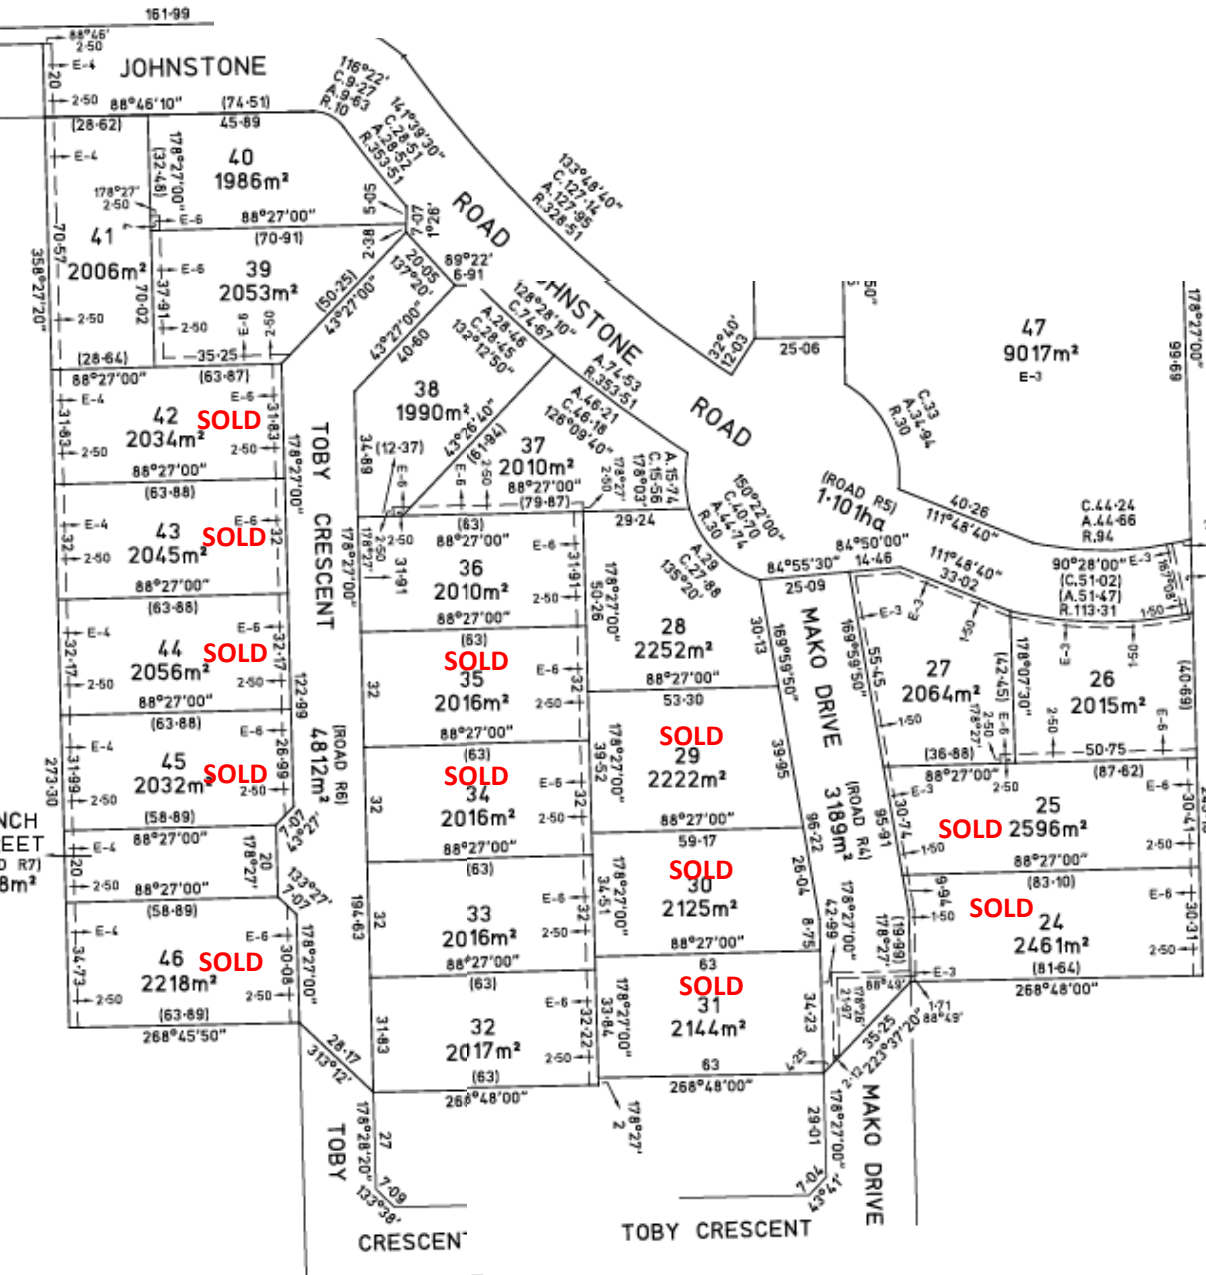

Tatura Waters

Stage 2 – Now Pre-Selling!

These highly sought after large, fully serviced residential blocks are right on the edge of town with full services + a raw water supply!

Now under construction with titles expected August 2021.

Contact Glenn Young 0438579993 for further information.

LOT	PRICE
26	\$190,000
27	\$190,000
28	\$190,000
32	\$190,000
33	\$190,000
36	\$190,000
37	\$184,000
38	\$187,000
39	\$184,000
40	\$187,000
41	\$190,000