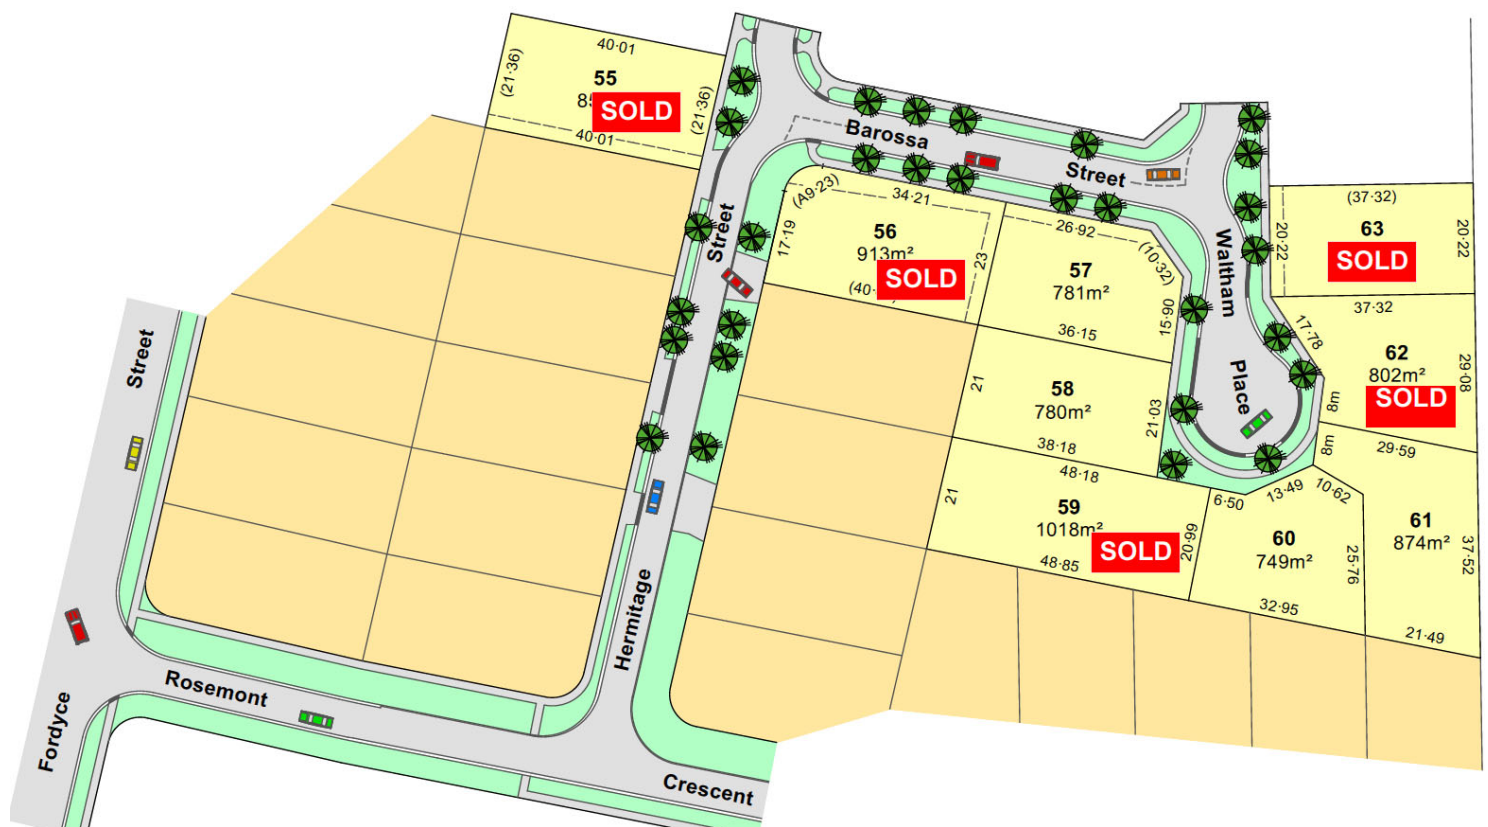

ROSEMONT PARK ESTATE

- Stage 9 -

- Popular South Shepparton Location -

Now Selling

\$148,000 each

Stage 9 is the latest release in the popular Rosemont Park Estate.
Construction is now complete with blocks ready to build on.
Generous sizes and a quiet court location.