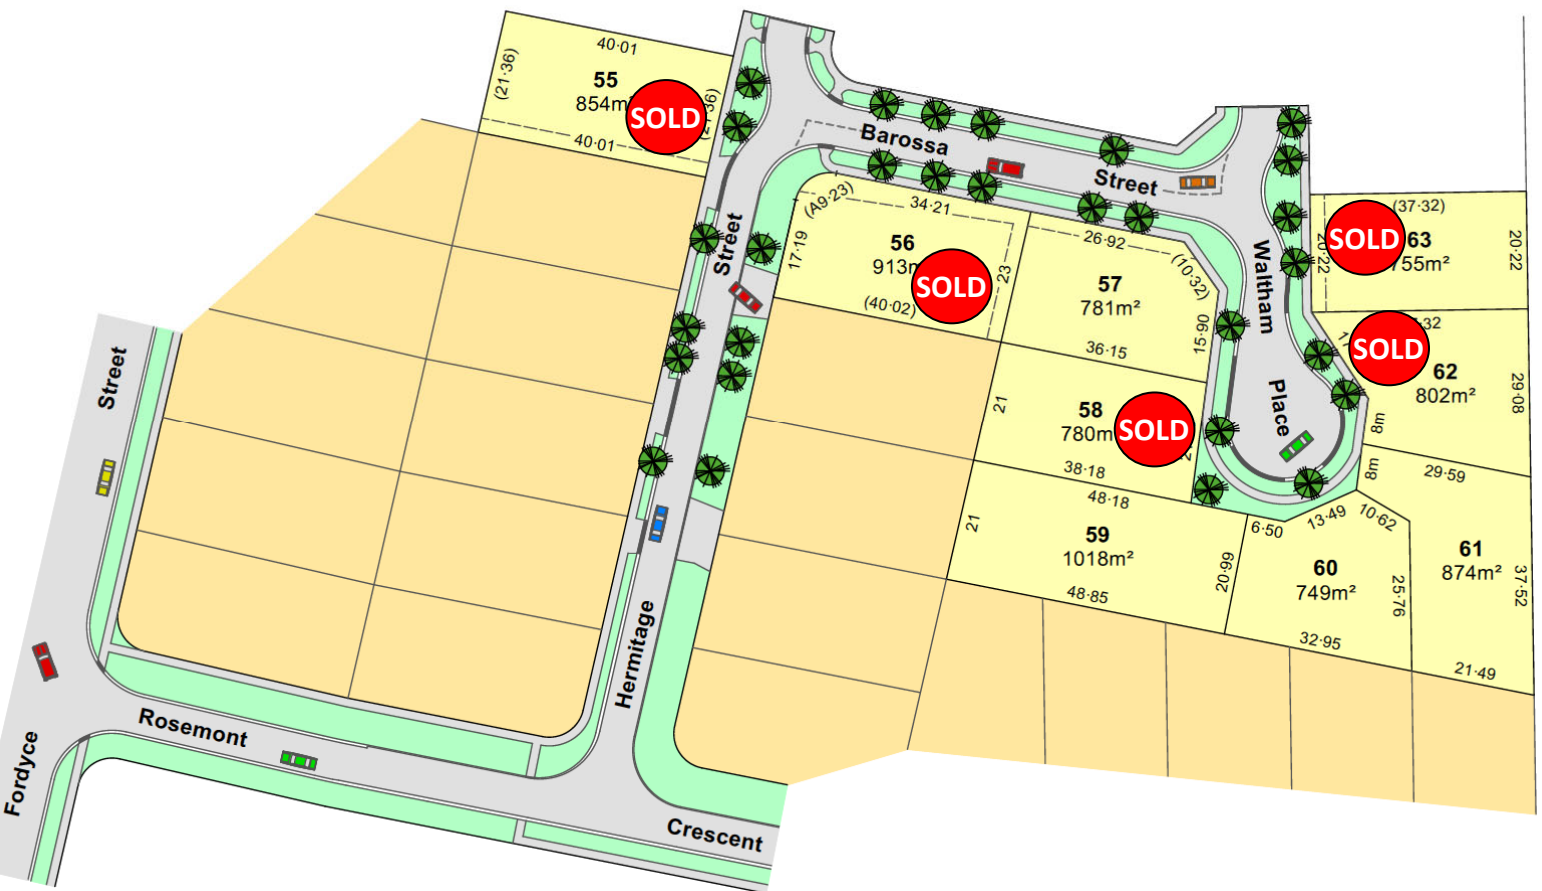

# ROSEMONT PARK ESTATE

- Stage 9 -

*- Popular South Shepparton Location -*

*Now Selling*

*\$148,000 each*

Stage 9 is the latest release in the popular Rosemont Park Estate.  
Construction is now complete with blocks ready to build on.  
Generous sizes and a quiet court location.