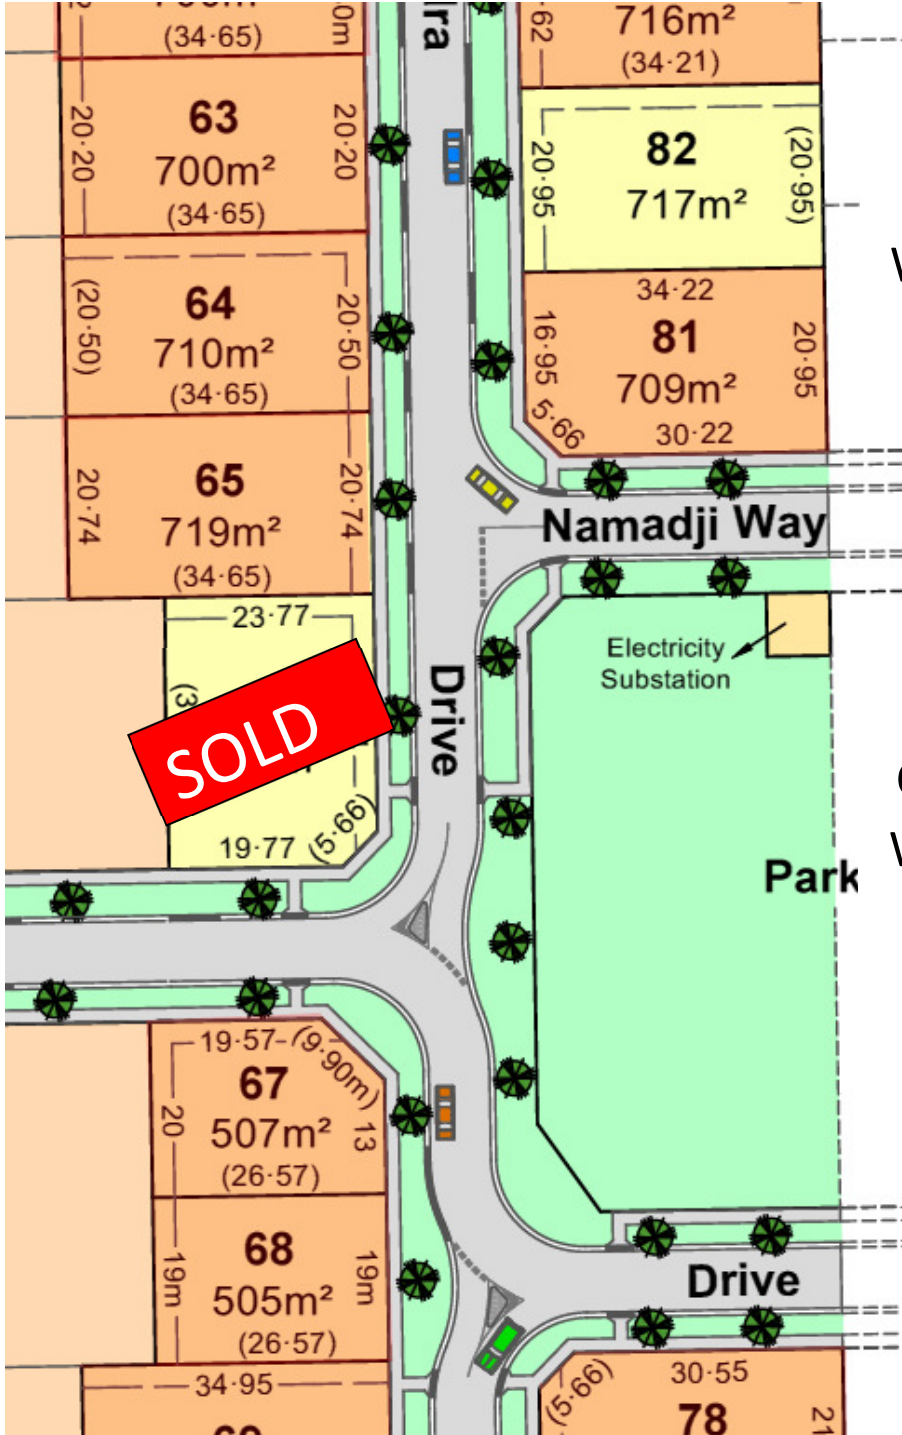

# NORTHSIDE

ESTATE

*It's all within reach - the best of country and city living combined*

**Lot 82      \$114,000**

Willandra Drive Shepparton

**Lot 66      \$113,000**

Corner Omega Drive & Willandra Drive Shepparton