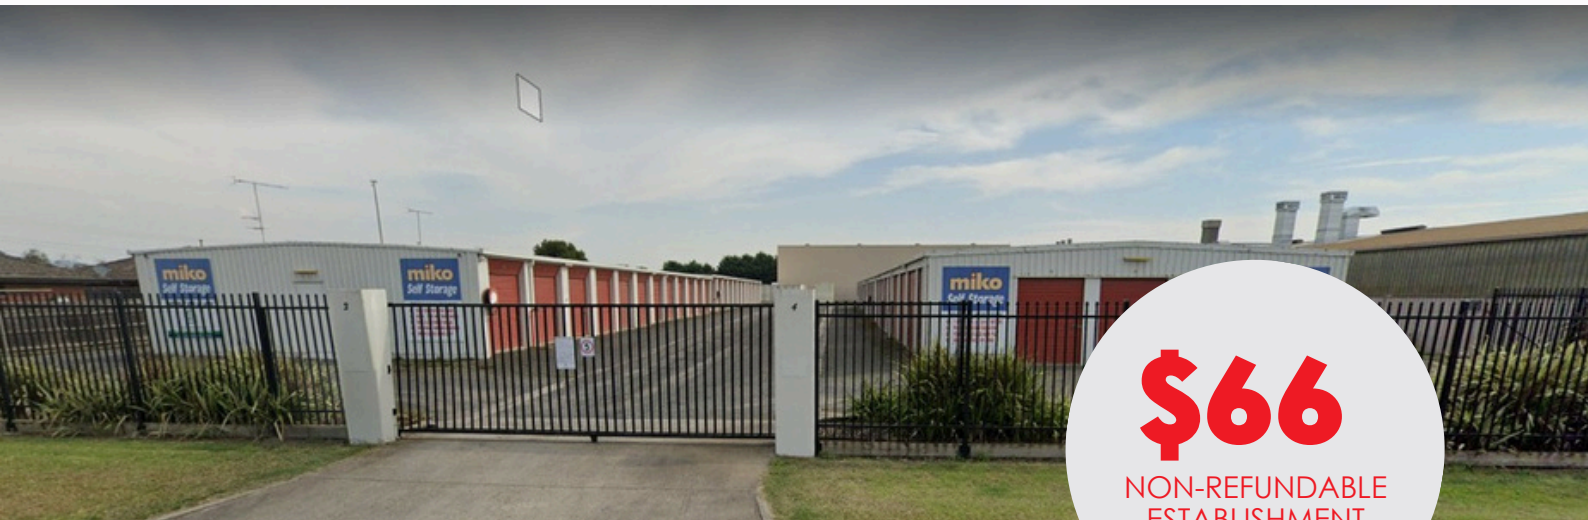

MIKO STORAGE UNITS

11 - 13 Garden Street, Morwell

\$66

NON-REFUNDABLE
ESTABLISHMENT
FEE

Size & Pricing Information

1.5m x 2m	\$19.50 per week	\$84.50	bond
2m x 3m	\$24.50 per week	\$107.00	bond
3m x 4m	\$33.50 per week	\$146.00	bond
3m x 5m	\$35.50 per week	\$154.00	bond
3m x 6m	\$37.50 per week	\$163.00	bond
3.6m x 3.7m	\$34.50 per week	\$150.00	bond
3.6m x 7.5m	\$67.50 per week	\$293.00	bond

Pricing & Availability is subject of change.

BYO Padlock | Access Via Front Gate | Open 7 Days from 7am to 7pm