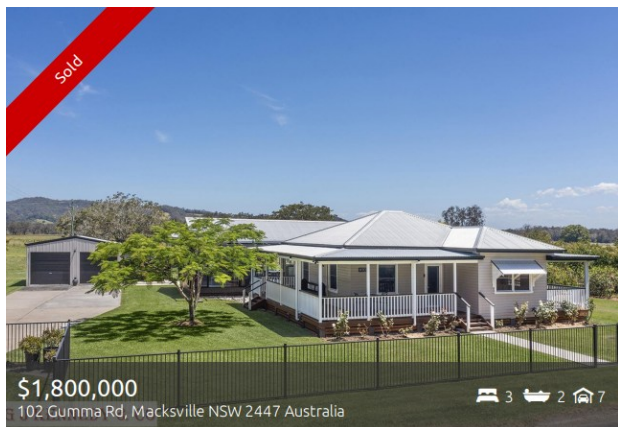

For all enquiries and bookings contact Jesse Stanton on 0432 187 075 or
Cameron Saul on 0419 976 588

G J KENNEDY & CO PTY LTD

Would you like the same SOLD result as these happy vendors

\$1,800,000

102 Gumma Rd, Macksville NSW 2447 Australia